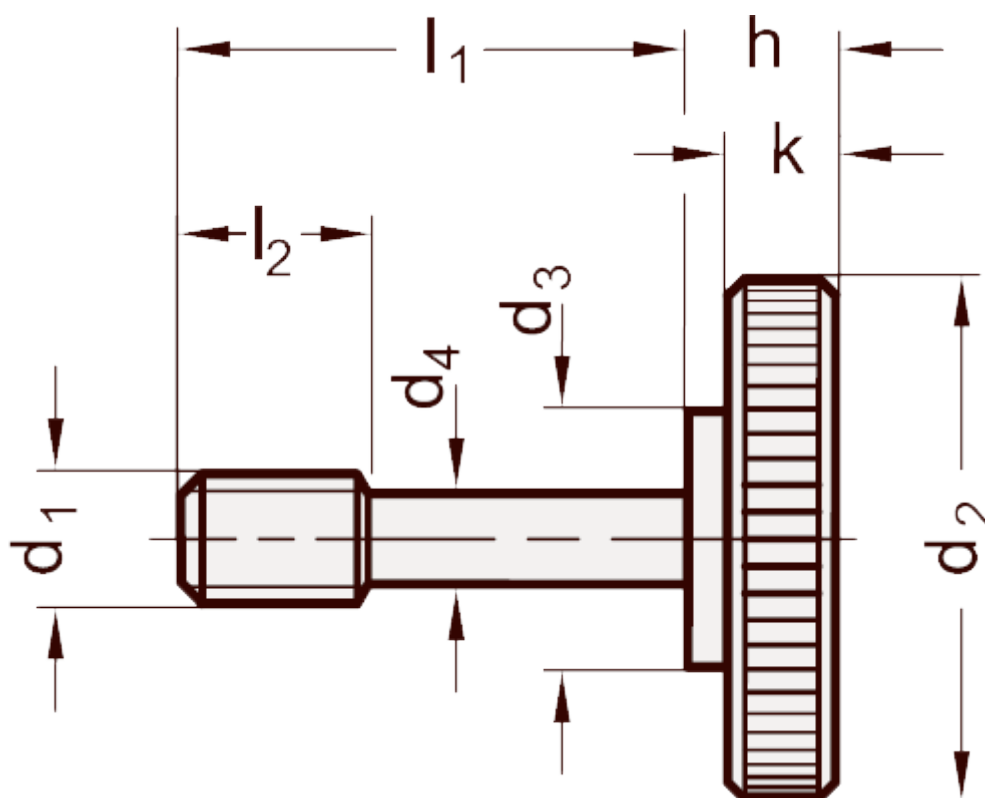

Article number: 206532M842NI

Description: E+G Knurled screw
GN 653.2-M8-42-NI

Measures

$a_1 = 16-20$	$h = 9$
$a_2 = 20-28$	$k = 6$
$a_3 = 28-32$	$l_2 = 10$
$d_1 = M8$	Weight in (g) = 50
$d_2 = 30$	
$d_3 = 16$	
$d_4 = 6.5$	
$d_5 = 8.5$	